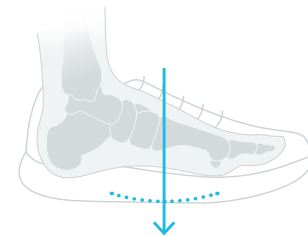

Shoe Last Ubiq®

- Foot-friendly last shape
- Ideal ball width
- Tailored shape
- Toe box height 23.3 – 27.6 mm (depending on size)

Insole

- Anatomically moulded footbed (6 mm)
 - Moderate heel guide
 - Slight lengthwise and crosswise arch support
 - PU sole with smooth microfibre cover for good cushioning + easy foot insertion
- Replaceable
- Sufficient space (6 mm) for customised insoles

Lacing

- Elasticated laces with quick-release fastener
 - Easy to put on and take off
- Non-elastic, flat laces (spare set enclosed)
 - Better support

Shaft

- Air-permeable
- Reinforced toe
- Anatomical ankle cutout
 - Ideal rearfoot fit
- Optimally adapted heel cup
 - Substantial and cushioned heel support
- Loop on the heel
 - Easy to put on
- Stable upper material
- Soft liner
 - Good padding
 - Protection against pressure and external influences
 - Comfortable to wear